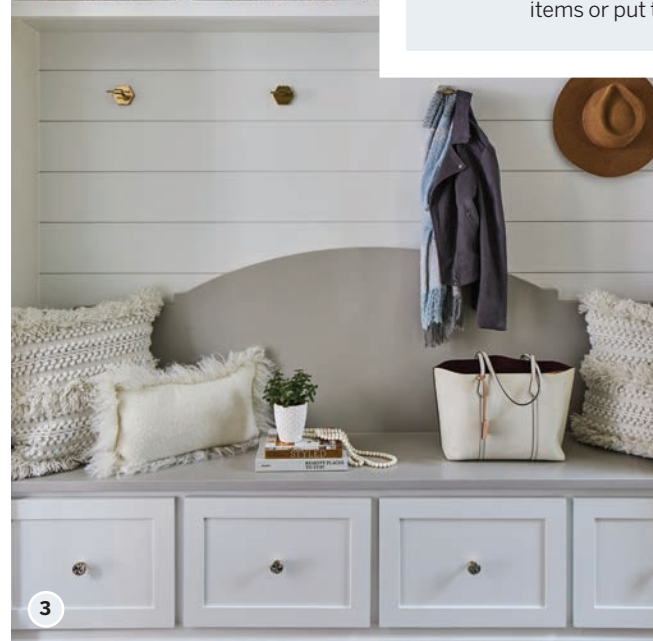

3. **Pure White SW 7005** by Sherwin-Williams provides a clean backdrop in this mudroom that packs in all the storage with drawers under the bench and nooks above it.
4. At the end of a hallway, built-in shelves bring purpose to the space and can be used to display items or put to work as a library.