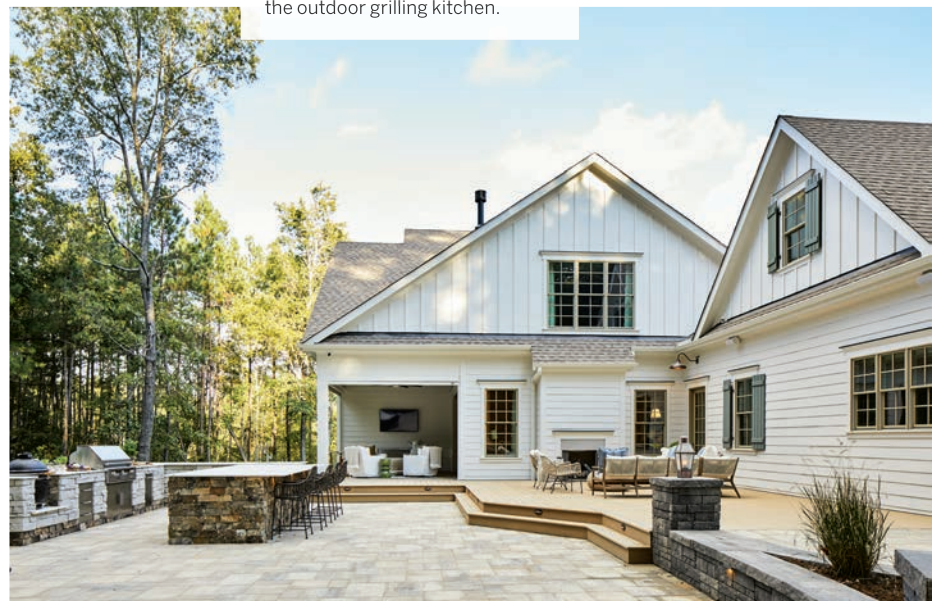

Propane gas powers the grill area. It's a cleaner, easier, and more reliable fuel than charcoal or hardwood for grilling. It switches on and off with the turn of a dial, and there are no coals or ashes to clean out.

Country LedgeStone in Wheaton from Cultured Stone provides the look of the traditional (and laborious) masonry technique with the ease of veneer panels in the outdoor grilling kitchen.

ZONED FOR GRILLING

SMART SELECTIONS Using a fuel like Propane that's easy to turn on and off and choosing low-maintenance materials such as Cultured Stone will make daily use a reality.

A SPACE FOR EVERYONE

1. A spot just for bathing dogs prevents dirt and mud from getting tracked through your house. This **Elkay pre-rinse utility faucet** with spray reaches far to speed up bath time. No dog? It can also be used for cleaning or crafts.
2. Sunlight floods through **Pella's Lifestyle double-hung windows**, making this the perfect spot to cozy up with a good book—reading lamp not necessary.

3. **Pure White SW 7005** by Sherwin-Williams provides a clean backdrop in this mudroom that packs in all the storage with drawers under the bench and nooks above it.
4. At the end of a hallway, built-in shelves bring purpose to the space and can be used to display items or put to work as a library.