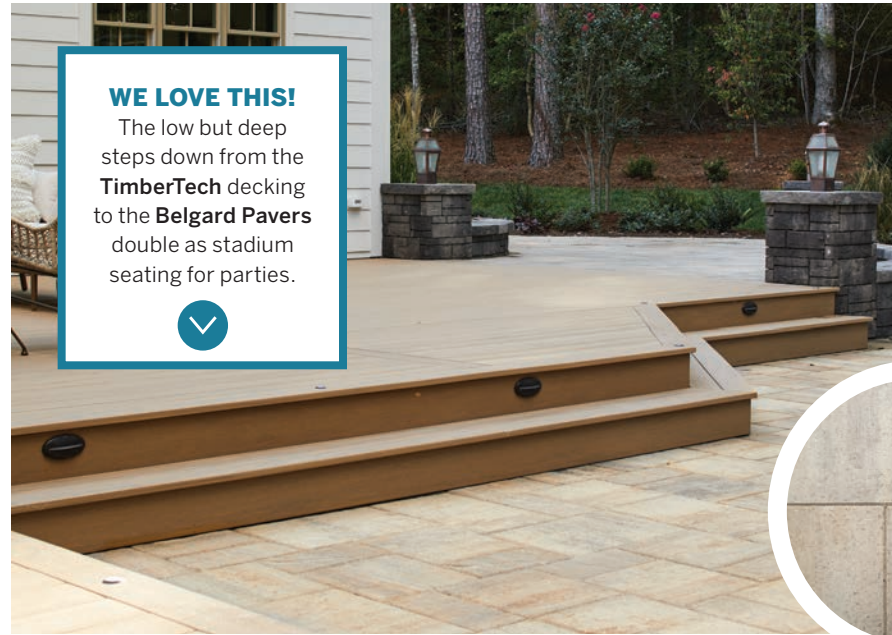

LASTING APPEAL

MATERIAL MATTERS Just as good-looking as wood but without the upkeep, **TimberTech's Vintage Collection in Weathered Teak** creates a spacious wraparound deck that leads to a patio constructed with **Belgard's Lafitt Grana Slab In Hatteras**, which were specifically installed to drain away rain in a flash.

A combination of **James Hardie** smooth lap siding and board-and-batten adds interest without distracting from Elizabeth's cheerful paint selections: a crisp, creamy white exterior, **Sherwin-Williams Sanctuary SW 9583**, livened up with shutters in earth-inspired, **Sherwin-Williams Taiga SW 9654**.

RULE OF THREE
A trio of colors works best on exteriors. **Pella Lifestyle Series** windows and doors in tan provide dimension to the Showcase Home.

WE LOVE THIS!
The low but deep steps down from the **TimberTech** decking to the **Belgard Pavers** double as stadium seating for parties.

"Plants from the **Southern Living Plant Collection** provide easy-to-care-for landscaping and bridge the transition from **TimberTech decking** and **Belgard pavers** to the surrounding woodland."
— Halle Tischler

WARM WELCOME
A drive through the porte cochere spotlights the handsome, heavy-duty natural wood garage doors from **Clopay**, stained and finished in Butternut with a matching single door for additional space. The mahogany tones sync with the stain on the front entry doors, a nice contrast with **Sherwin-Williams Sanctuary SW 9583**.